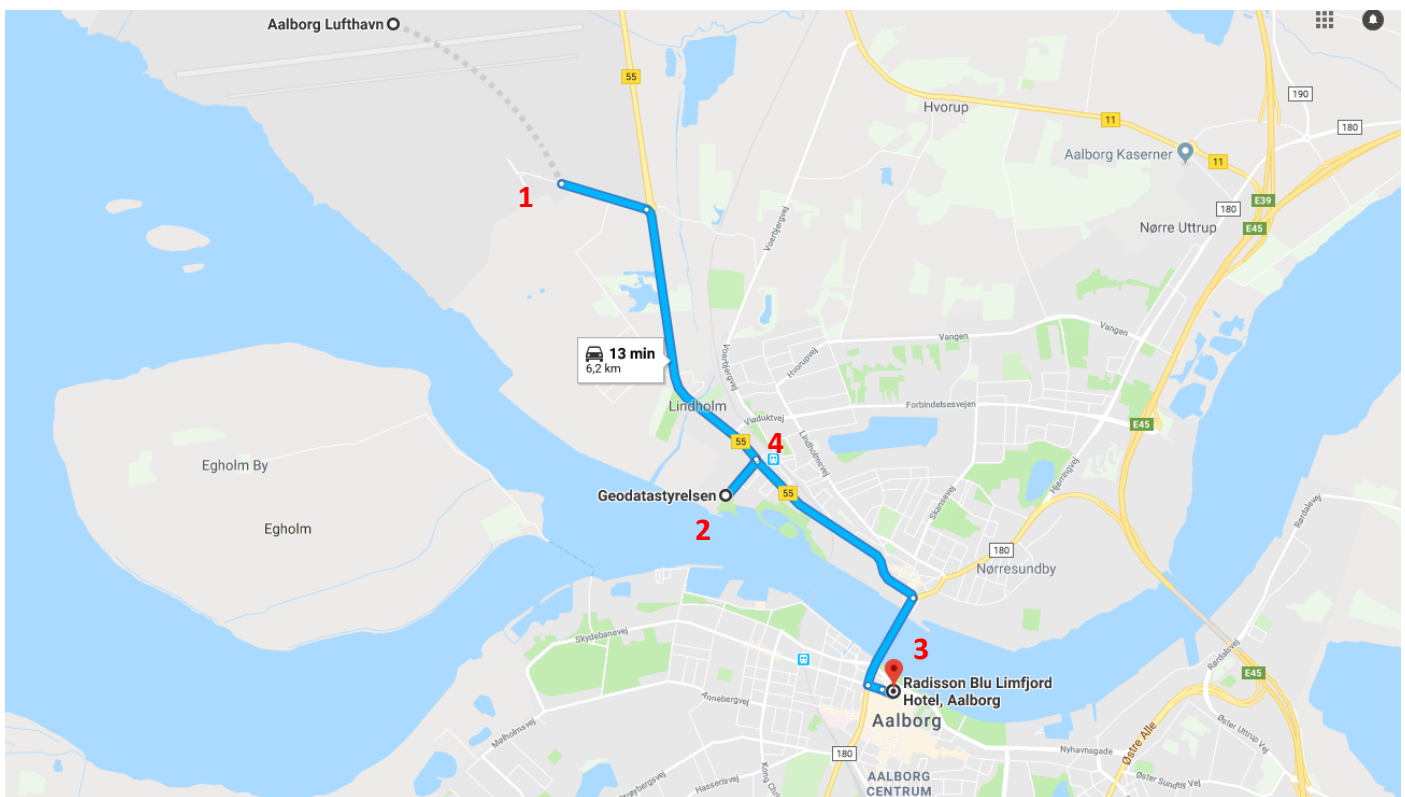

Baltic Sea – North Sea MSDI Meeting

July 3-4, 2018

Aalborg, Denmark

Accommodation in Aalborg

Radisson Blu Limfjord Hotel

Tel.: +45 98 16 43 33

Reservations.limfjord@radissonblu.com

Logistics:

1. **Aalborg Lufthavn (airport)**, Ny Lufthavnsvej 100, DK-9400 Nørresundby
2. **Geodatastyrelsen (DGA)**, Lindholm Brygge 31, DK- 9400 Nørresundby – Tel. + 45 72 54 50 00
3. **Radisson Blu Limfjord Hotel Aalborg**, Ved Stranden 14-16, DK- 9000 Aalborg – Tel. + 45 98 16 43 33
4. **Lindholm Station**

Bus 12:

You can use bus 12 from and to the airport to/from Lindholm Station that is close (500m) to DGA or to/from Jomfru Ane Gade that is close (50m) to Radisson Blu Limfjord Hotel Aalborg.

Bus 71:

You can use bus 71 from and to the airport to/from Lindholm Station that is close (500m) to DGA or to/from Aalborg Busterminal and then bus 2 to/from Jomfru Ane Gade that is close (50m) to Radisson Blu Limfjord Hotel Aalborg.